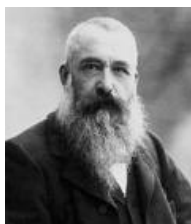

Claude Oscar Monet

France, 1840-1926

Claude Monet or **Claude Oscar Monet** (14 November 1840 - 5 December 1926) was a founder of French impressionist painting, and the most consistent and prolific practitioner of the movement's philosophy of expressing one's perceptions before nature, especially as applied to plein-air landscape painting. The term Impressionism is derived from the title of his painting *Impression, Sunrise*. Claude Monet was born on 14 November 1840 on the 5th floor of 45 rue Laffitte, in the ninth arrondissement of Paris. He was the second son of Claude Adolphe Monet and Louise Justine Aubree Monet, both of them second-generation Parisians. On 20 May 1841, he was baptised in the local parish church, Notre-Dame-de-Lorette, as Oscar Claude. In 1845, his family moved to Le Havre in Normandy. His father wanted him to go into the family grocery business, but Monet wanted to become an artist. His mother was a singer.

On the first of April 1851, Monet entered Le Havre secondary school of the arts. He first became known locally for his charcoal caricatures, which he would sell for ten to twenty francs. Monet also undertook his first drawing lessons from Jacques-Francois Orchard, a former student of Jacques-Louis David. On the beaches of Normandy in about 1856/1857 he met fellow artist Eugene Boudin, who became his mentor and taught him to use oil paints. Boudin taught Monet "en plein air" (outdoor) techniques for painting.